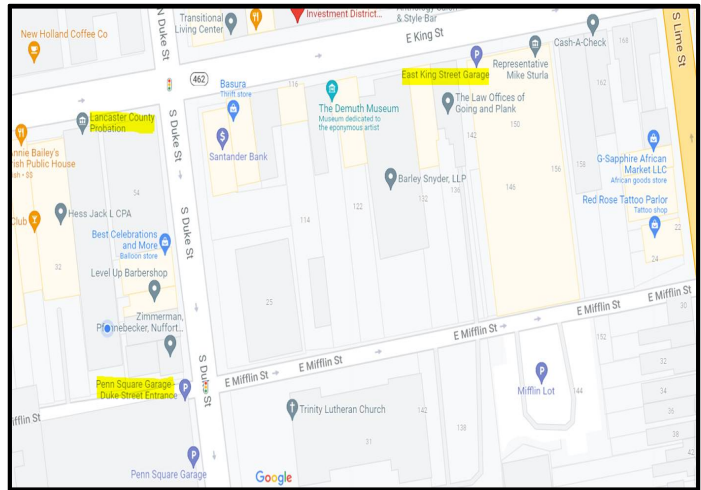

Lancaster County Adult Probation and Parole Services (APPS)

40 E. King Street, Lancaster PA 17602

Arriving:

By Car: Metered on-street parking is available on E. King and S. Duke streets. Pay at the nearest kiosk. For your convenience, you may download the [Park Mobile app](#) so you can easily pay for street parking right from your mobile device. This FREE download is available in the Apple App Store and Google Play Store. You can also use the mobile web version of the app at parkmobile.io. Parking garages are also located nearby at **E. King Street and Penn Square** (highlighted on the map).

By Bicycle: A bicycle rack is located on the sidewalk on the southwest corner of E. King and S. Duke Streets.

By Bus (RTA): The closest bus stop is located at the Queen Street station (225 N. Queen St., Lancaster). To check a specific route, go to: <https://www.redrosetransit.com/>. From the bus station, walk south two blocks on Queen St, (towards the square), make a left on King St; APPS is on the right, just before the light on Duke Street.

Entering the Building:

All visitors are required to go through security. You will be asked to place your bags on the belt, and place everything in your pockets (including wallets) into bowls. These items will be scanned, and you'll walk through a metal detector and/or be wanded. You will then check in at the reception area. PLEASE NOTE: CELL PHONES MUST BE TURNED OFF WHEN ENTERING THIS BUILDING.

FROM THE NORTH: (HARRISBURG):

Take I-283 S to I76/Pa Turnpike, take exit 1A to merge onto PA-283, merge onto US 30 E, Exit onto Pa-23W/E Walnut St, merge onto PA-23, turn Left onto N. Prince Street, turn left onto W. King Street. Follow King Street through the Square. APPS is on the right, just before the light on Duke Street.

FROM THE WEST (COLUMBIA/YORK):

Take US 30 East, Exit onto Pa-23W/E Walnut St, Merge onto PA-23, turn Left onto N. Prince St, turn left onto W. King Street. Follow King St. through the square. APPS is on the right, just before the light on Duke Street.

FROM THE SOUTH (WILLOW STREET/MARYLAND):

Take Willow Street Pike/222 N, turn right onto King St, APPS is on the right, just before the light on Duke Street.

FROM THE EAST (GAP/PHILADELPHIA):

Take US 30 West, Exit onto Pa-23W/E Walnut St, merge onto PA-23, turn Left onto N. Prince St, turn left onto W. King St. Follow King St. through the square. APPS is on the right, just before the light on Duke Street.