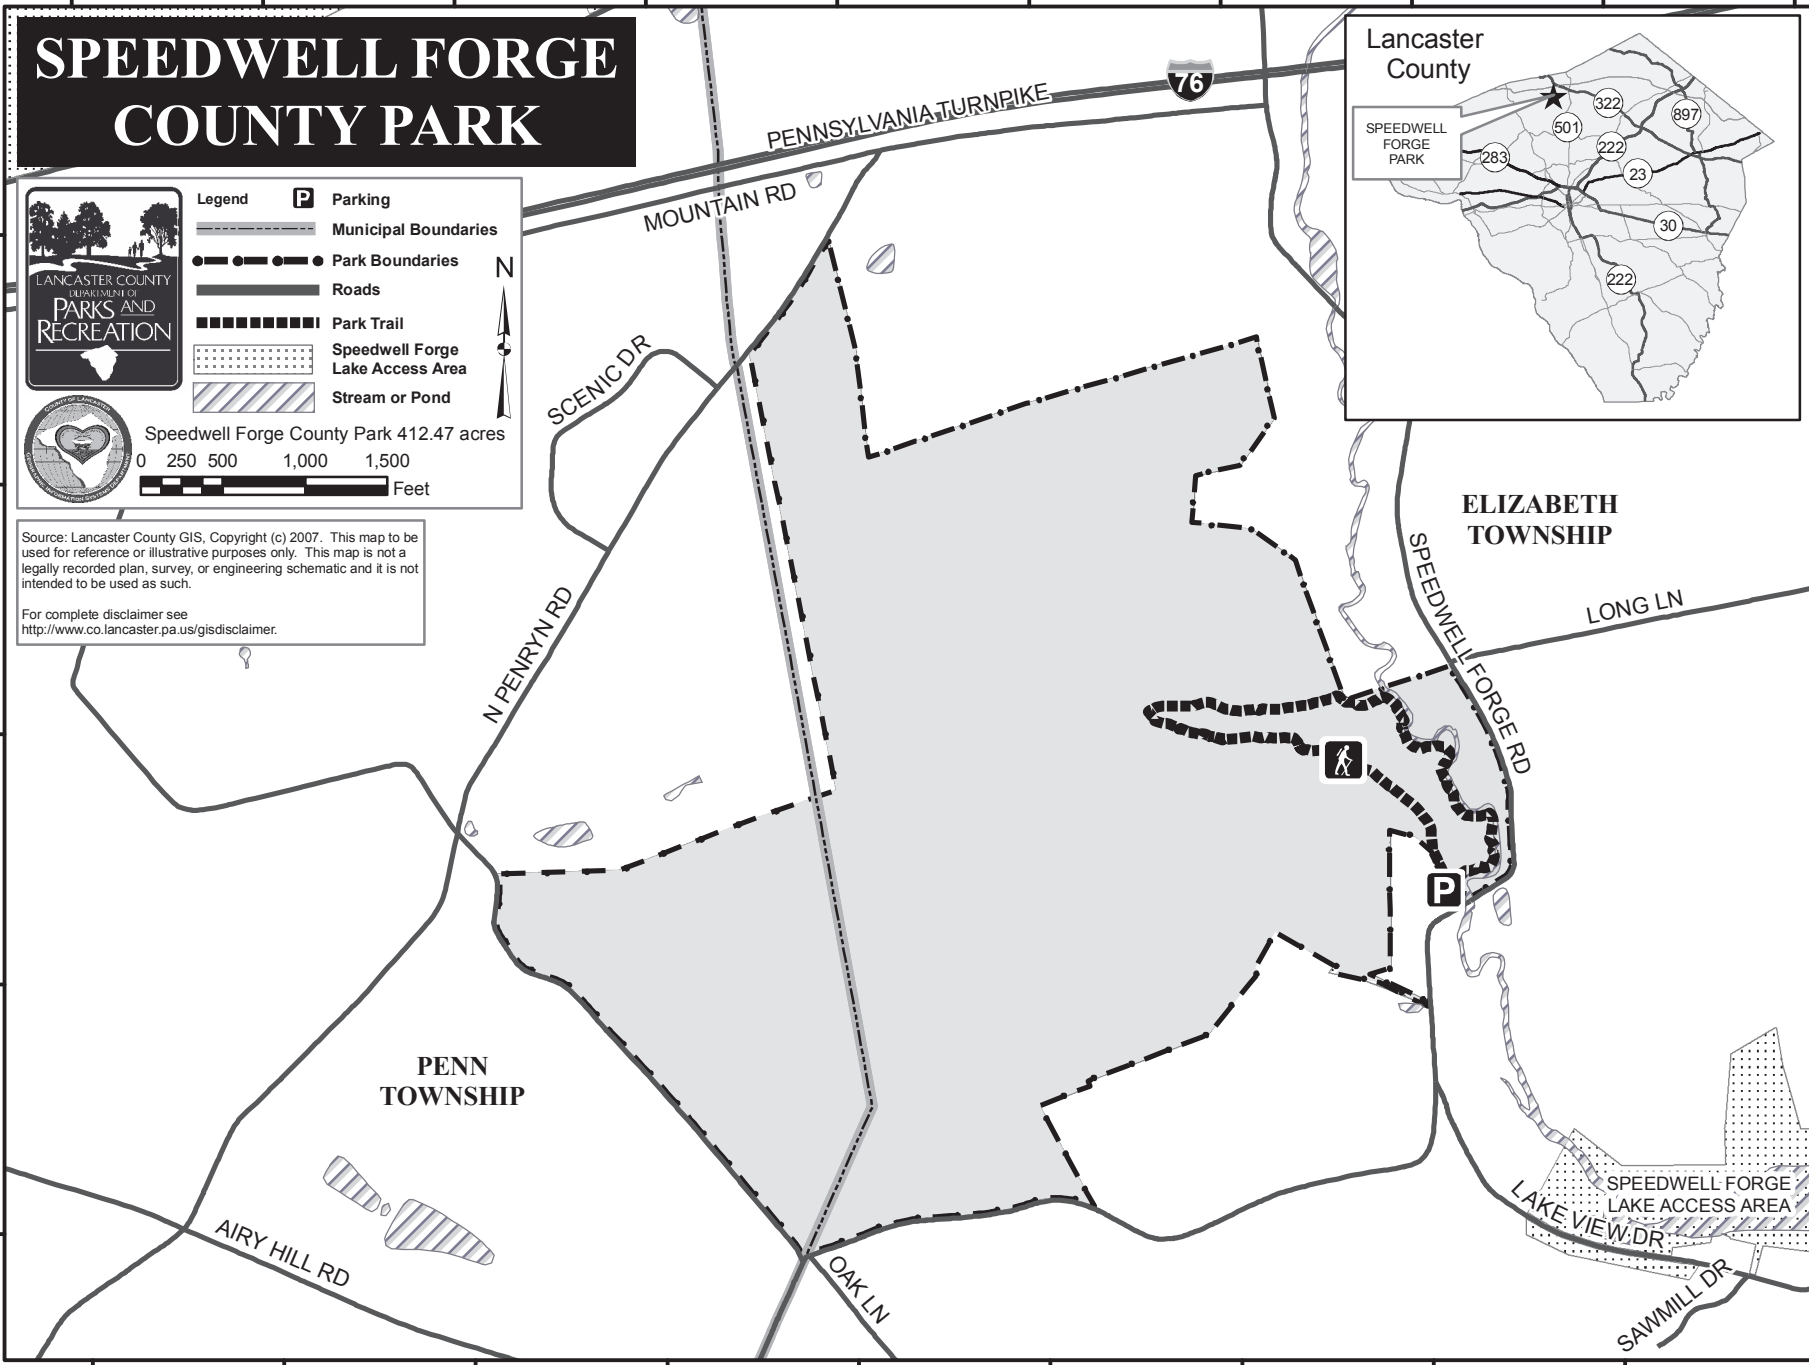

Legend

- Parking
- Municipal Boundaries
- Park Boundaries
- Roads
- Park Trail
- Speedwell Forge Lake Access Area
- Stream or Pond

Speedwell Forge County Park 412.47 acres

0 250 500 1,000 1,500 Feet

Source: Lancaster County GIS, Copyright (c) 2007. This map to be used for reference or illustrative purposes only. This map is not a legally recorded plan, survey, or engineering schematic and it is not intended to be used as such.

For complete disclaimer see <http://www.co.lancaster.pa.us/gisdisclaimer>.

40°13'45"N
40°13'30"N
40°13'15"N
40°13'0"N
40°12'45"N

40°13'45"N
40°13'30"N
40°13'15"N
40°13'0"N
40°12'45"N