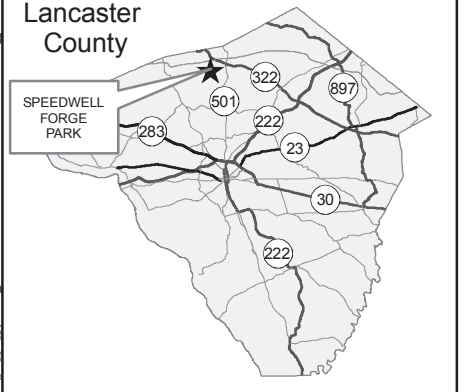

76°21'45"W 76°21'30"W 76°21'15"W 76°21'0"W 76°20'45"W 76°20'30"W 76°20'15"W 76°20'0"W 76°19'45"W 76°19'30"W

# SPEEDWELL FORGE COUNTY PARK

**Legend**

- Parking
- Municipal Boundaries
- Park Boundaries
- Roads
- Park Trail
- Speedwell Forge Lake Access Area
- Stream or Pond

**Speedwell Forge County Park 412.47 acres**